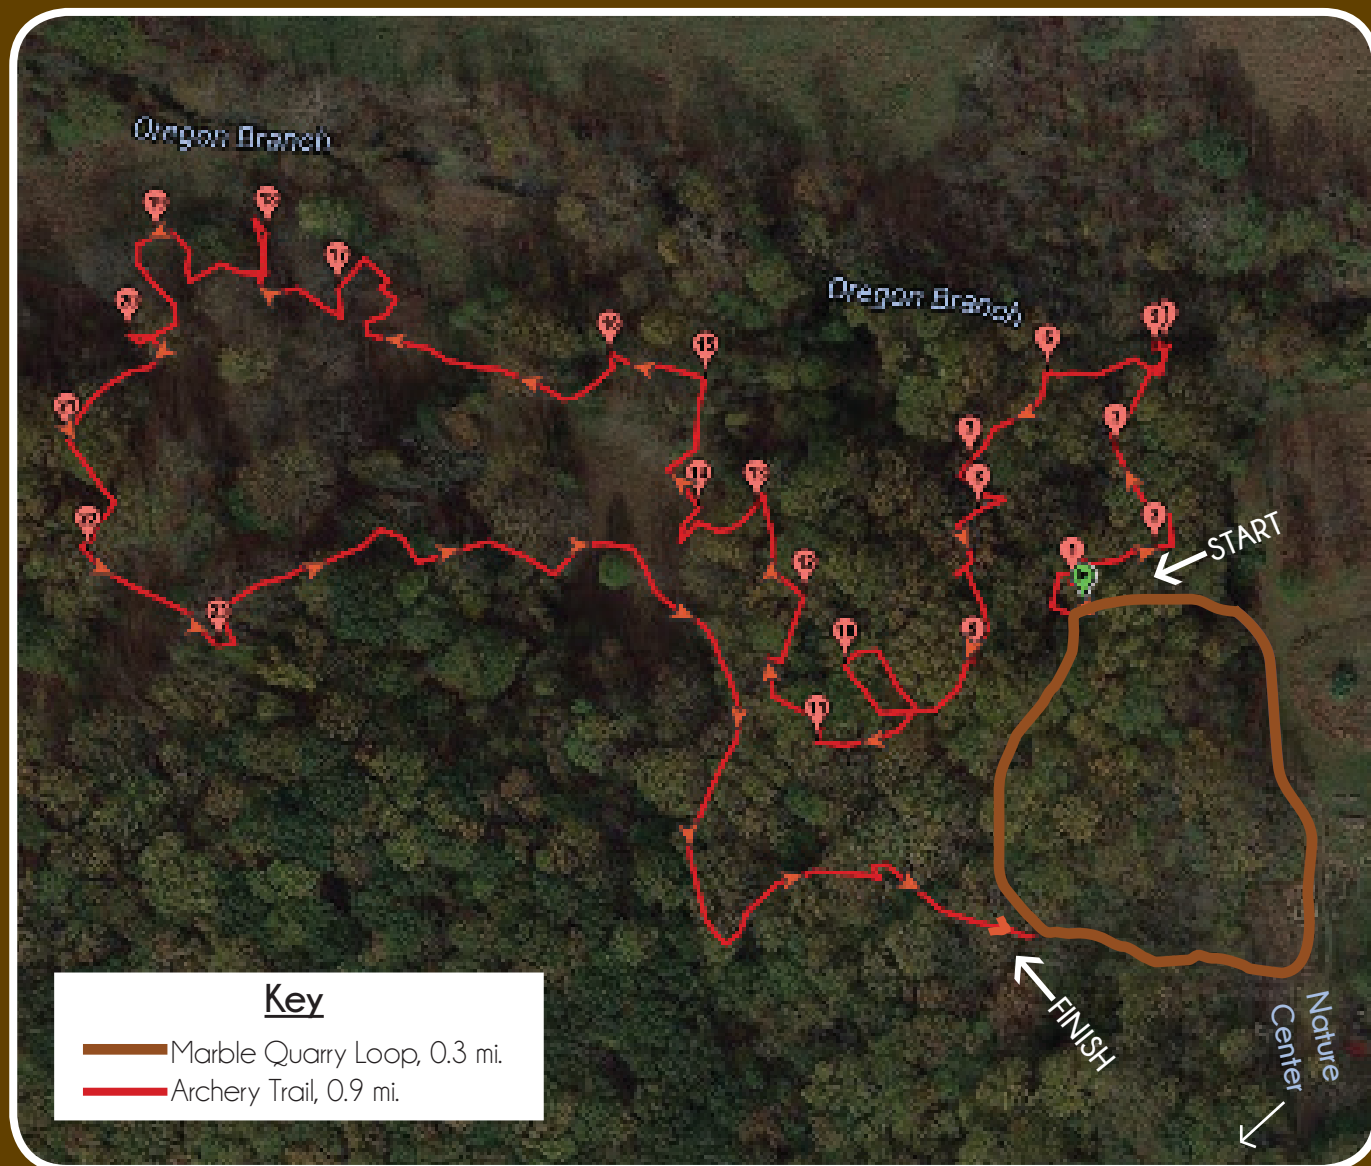

# ARCHERY RANGE TRAIL INFORMATION

The range is open to the public sunrise - sunset.

Targets are located throughout the woods and open grassland. Terrain is variable and trails are primitive. Each station is located under a shelter with straw bales and target.

## RULES:

- Traditional and recurve bows only, compound bows are not permitted.
- Trail is one way. Once started, you may not turn back.
- Check surroundings before shooting and be aware of off-trail hikers.
- Like all outdoor activities, participants should notify a friend or family of plan, including time out, time back and where you'll be in case of an emergency.
- Dispose of any trash in designated bins.